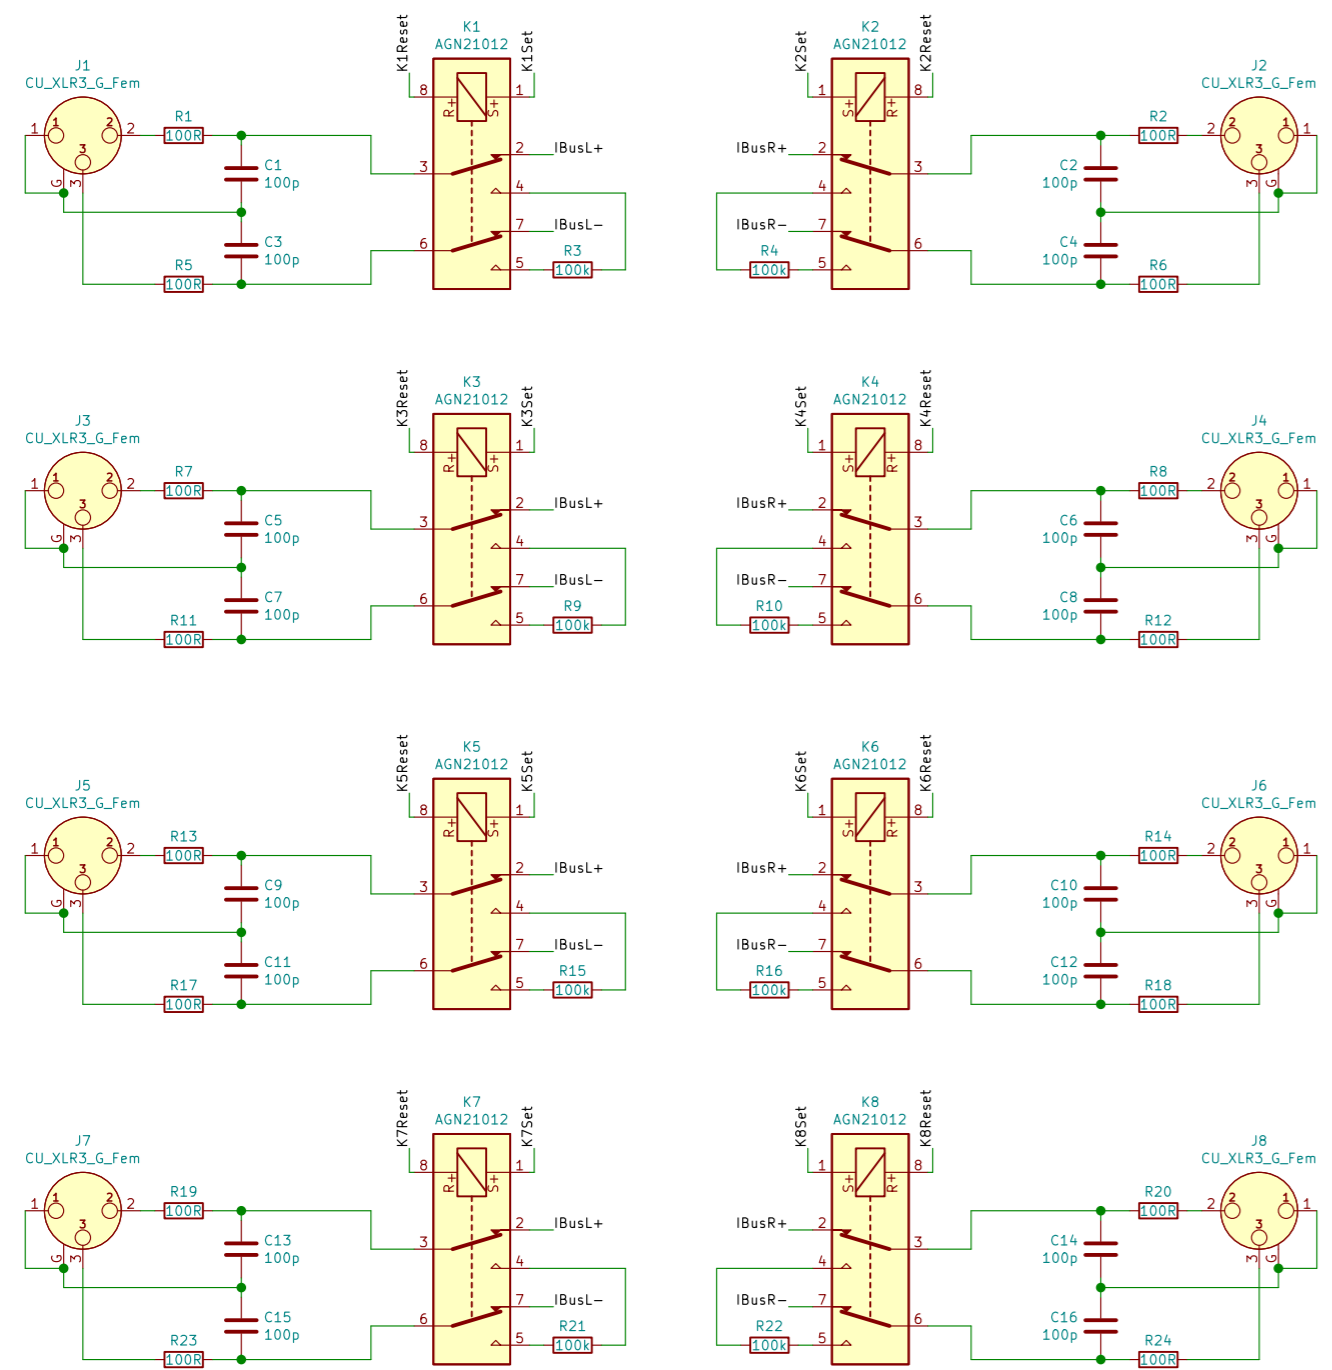

Input Selection

Relay connectors

Hans Polak Volume Control

Output Stage and Muting Relay

Bruno Putzey Balanced Linestage

Power supply connections