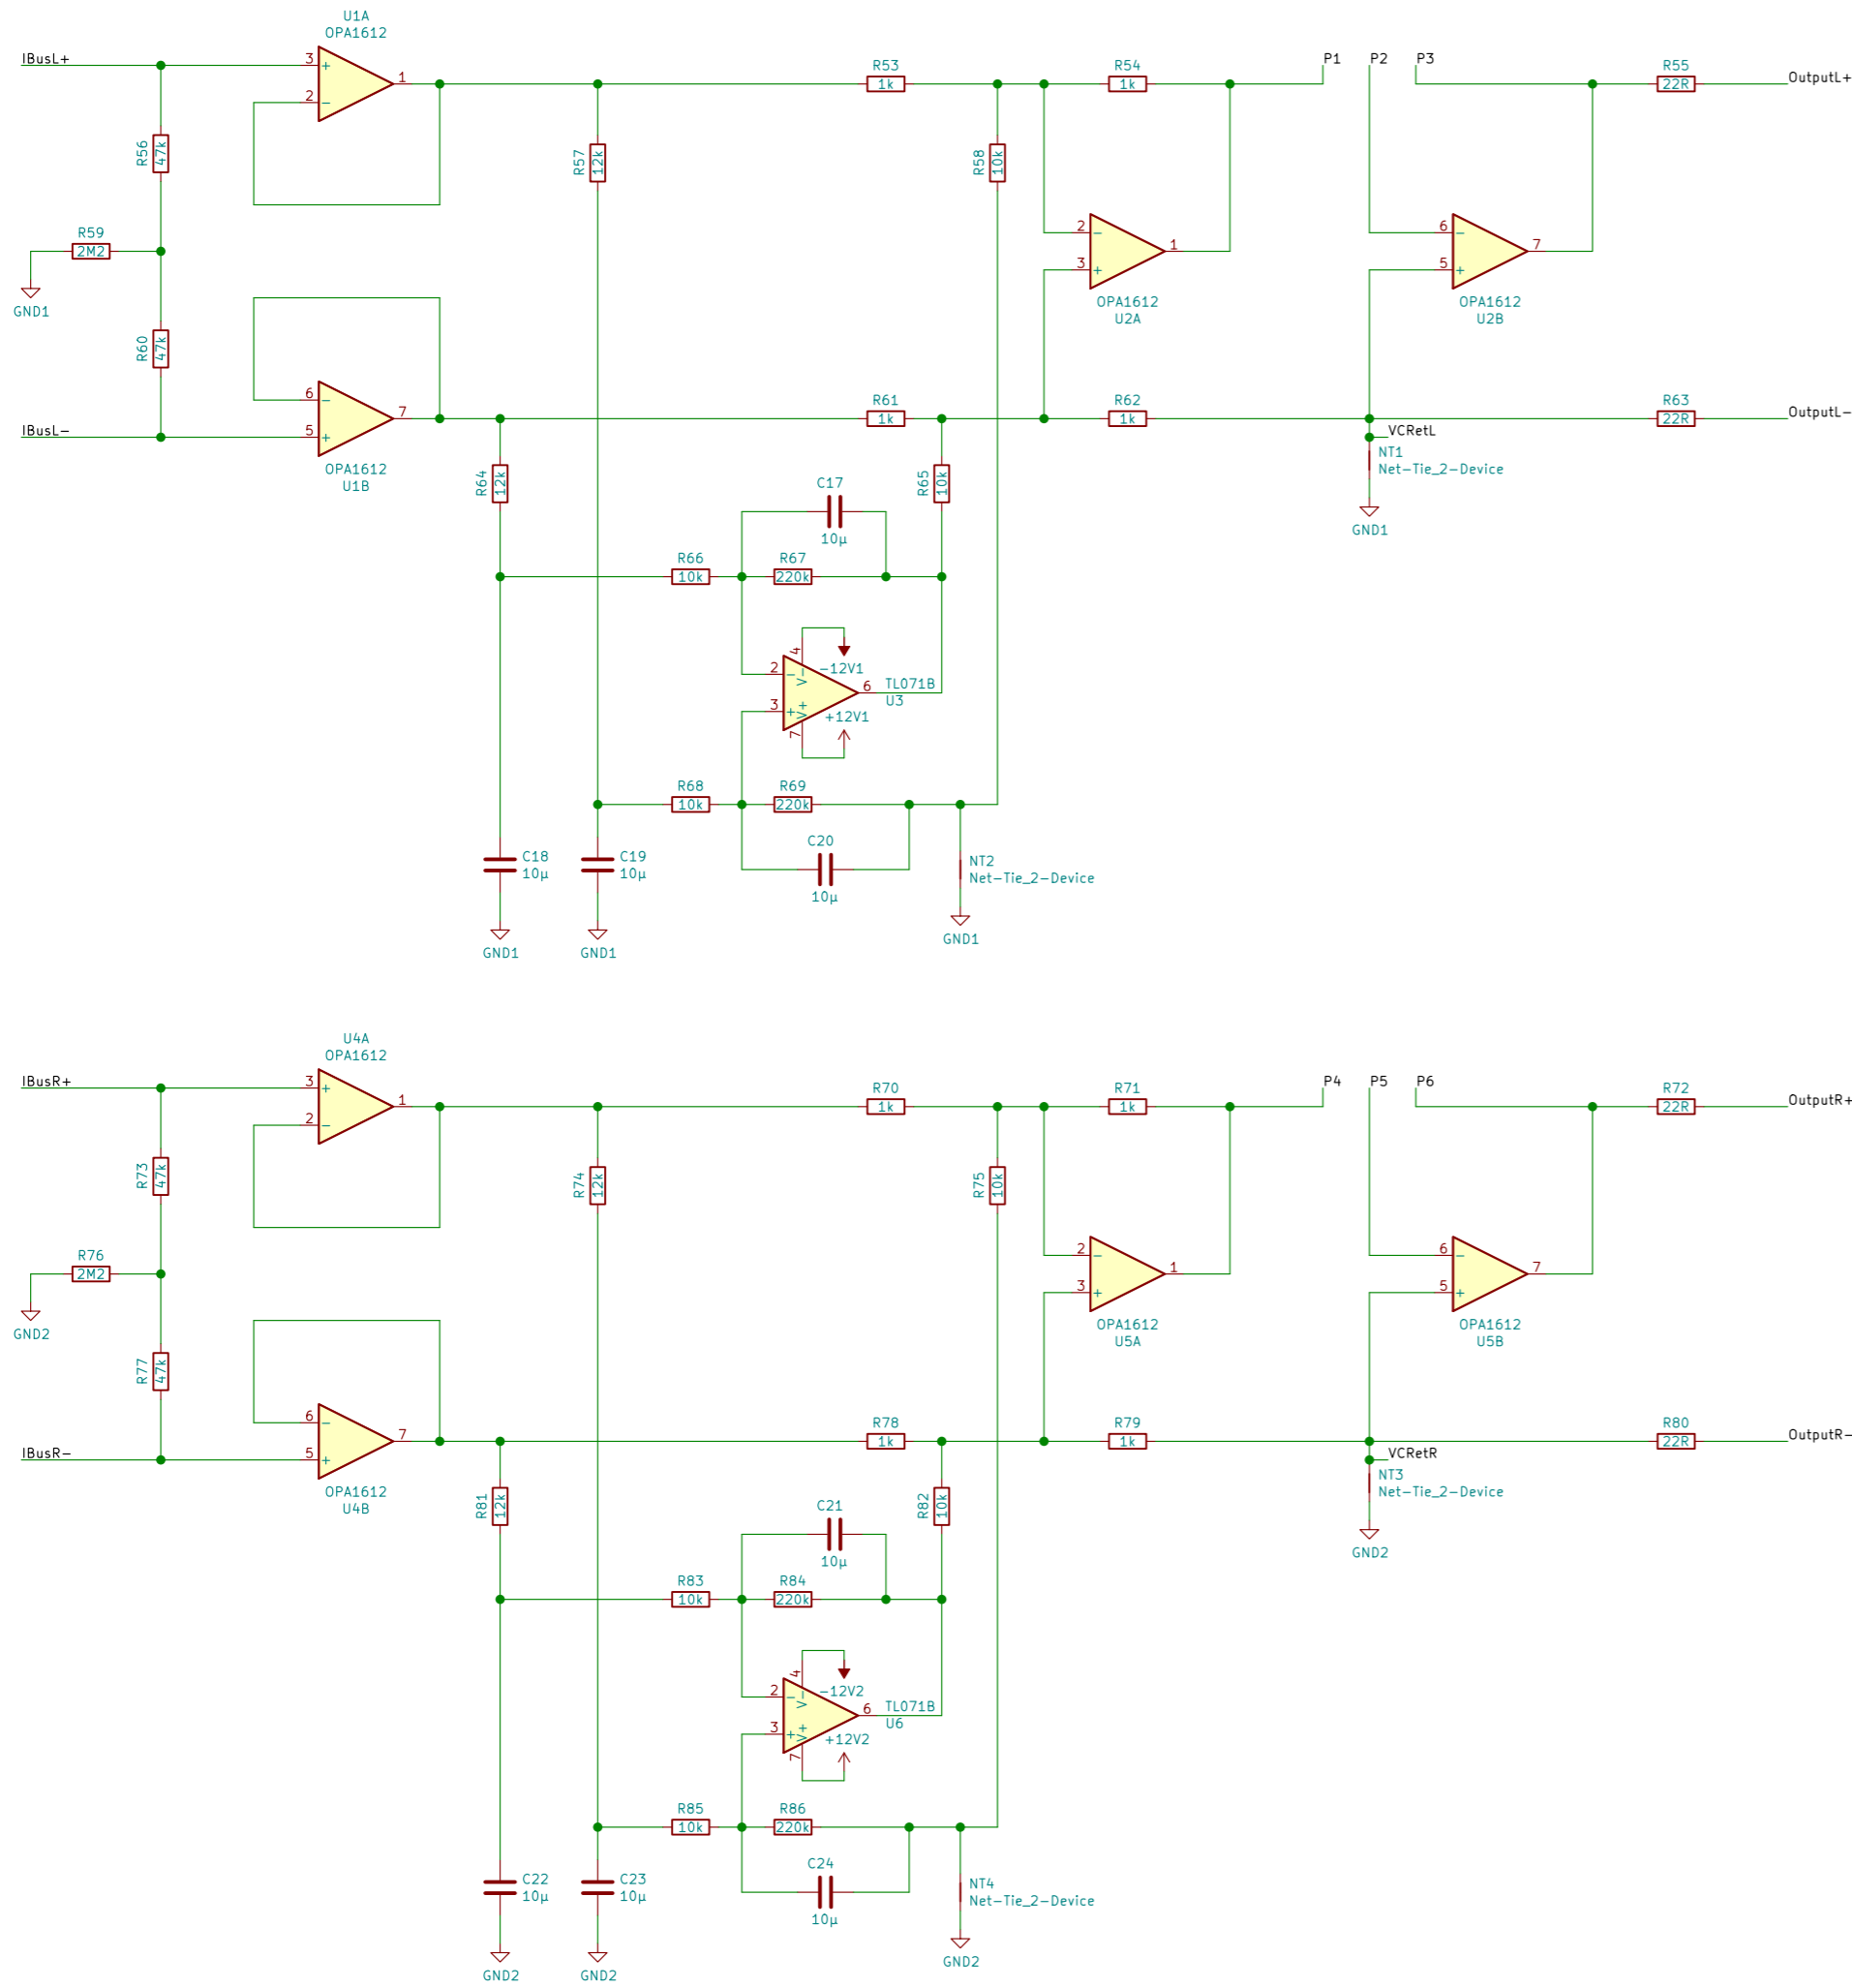

Input Selection

Relay connectors

Hans Polak Volume Control

Output Stage and Muting Relay

Bruno Putzey Balanced Linestage

Power supply connections