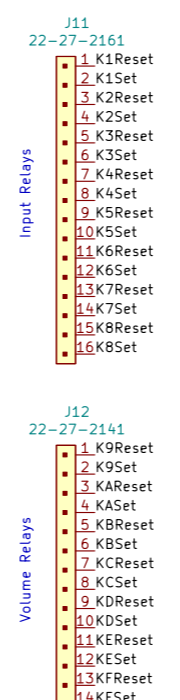

Input Selection

Relay connectors

Hans Polak Volume Control

Output Stage and Muting Relay

Bruno Putzey Balanced Linestage

Power supply connections